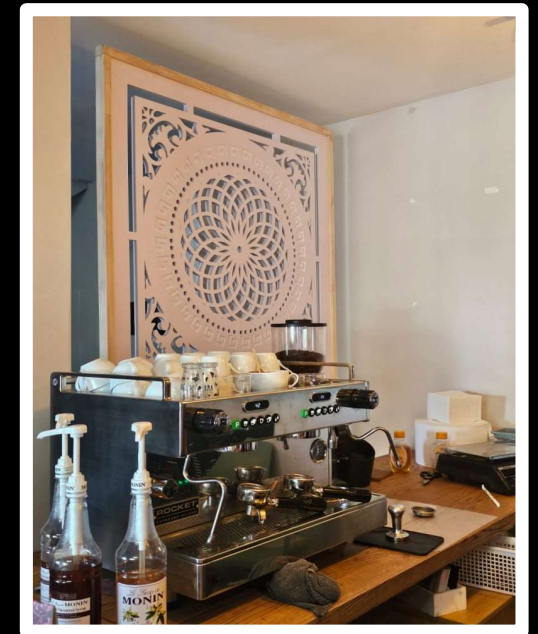

SCREENS / PANELS / DIVIDERS