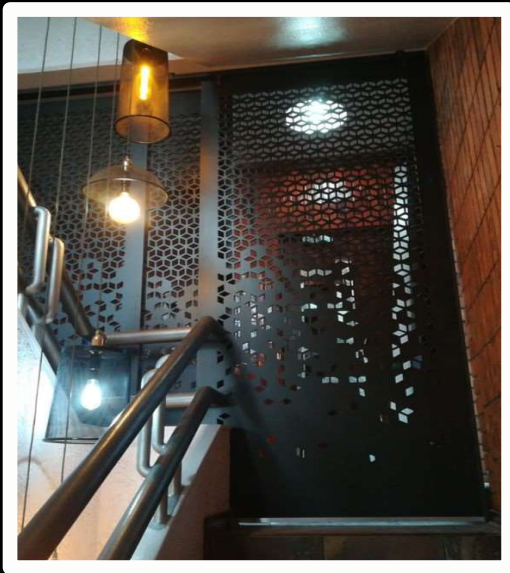

# INDOOR

HEADBOARDS

CLADDING

CUPBOARDS

SCREENS / PANELS

CUSTOM PIECES

WALL ART

# HEADBOARDS

(standard range & any custom design you require)

ULTRA INTRICATE

BOHEMIAN

RENAISSANCE

SIMPLE

FLORAL

LOTUS